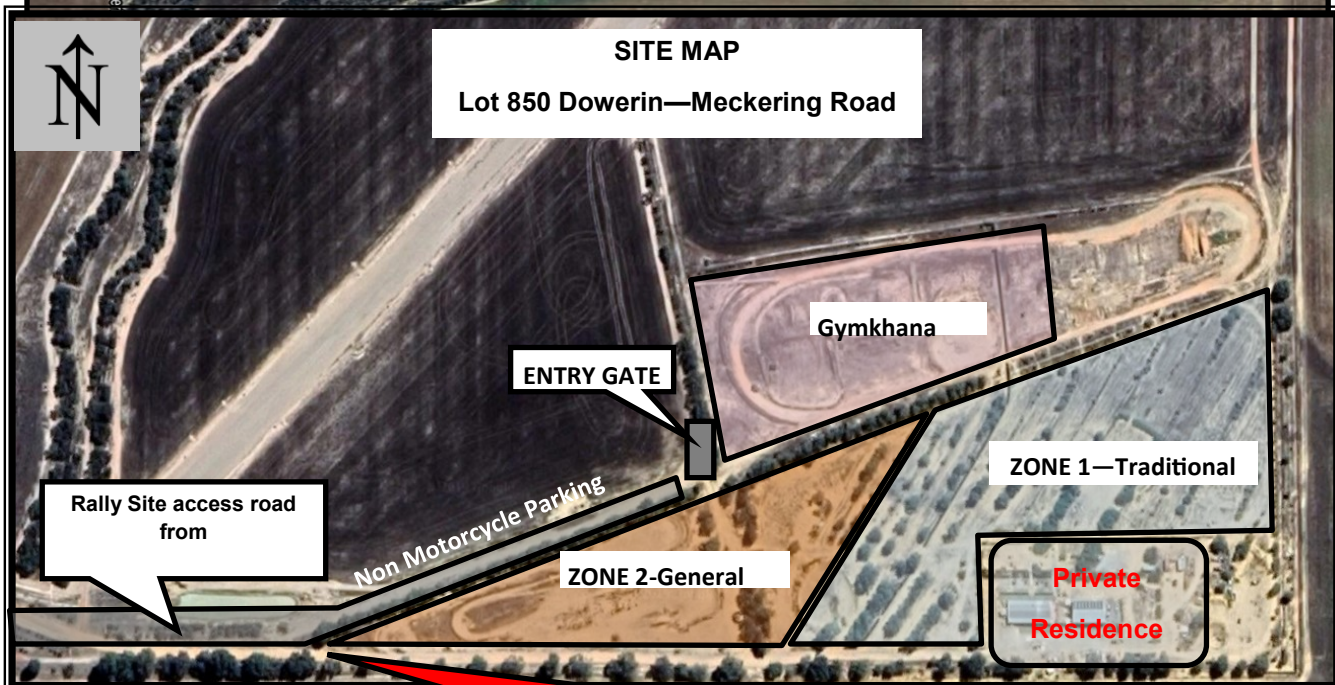

## Proudly Bought To You By The Ducati Owners Club of Western Australia (Inc.)

Turn right at Dowerin Police Station (Stacy St) and follow through to the T-junction, Turn right onto Meckering Road and follow the signs!! (approx. 5km to driveway)